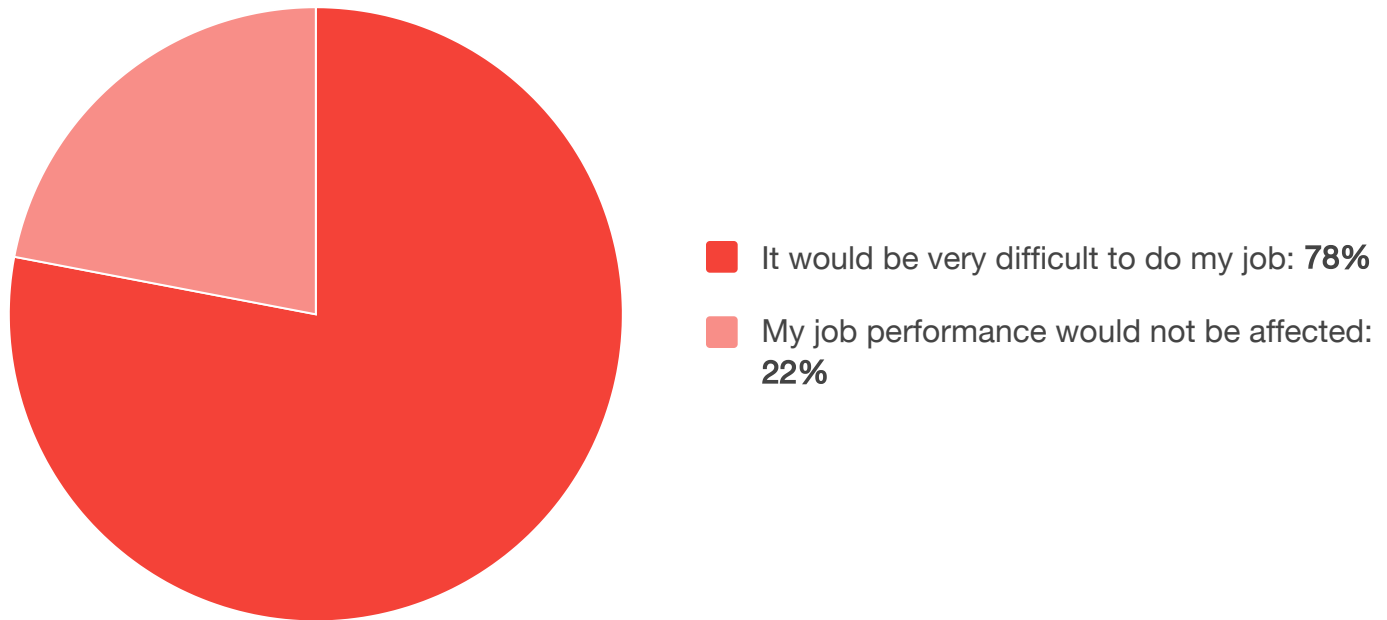

If you lost access to Engage, how would that impact your job performance?

Source: TechValidate survey of 110 users of ZoomInfo

✓ Validated

Published: Jun. 6, 2022 TVID: 0C1-D47-FB9

TechValidate
by SurveyMonkey