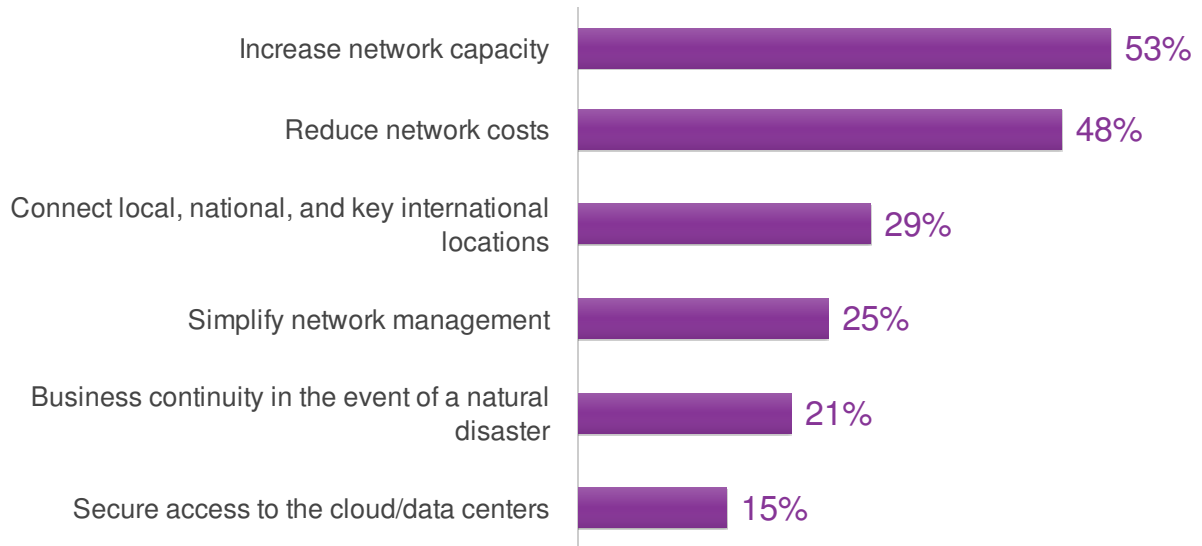

What were your top drivers for purchasing a direct connection to XO's fiber network?

Source: TechValidate survey of 284 users of XO Communications

✓ Validated Published: Jul. 12, 2016 TVID: 6FB-CC2-CB8