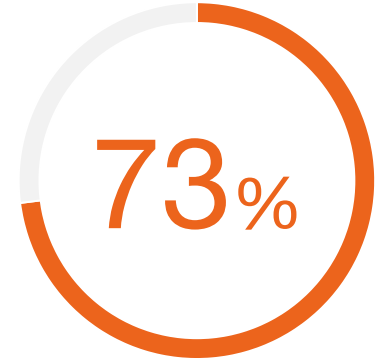

Top feature

73% of respondents cite daily records syncs with the National Producer Database as Sircon's most useful feature.

Source: TechValidate survey of a sample size of 908 Sircon for Carriers users