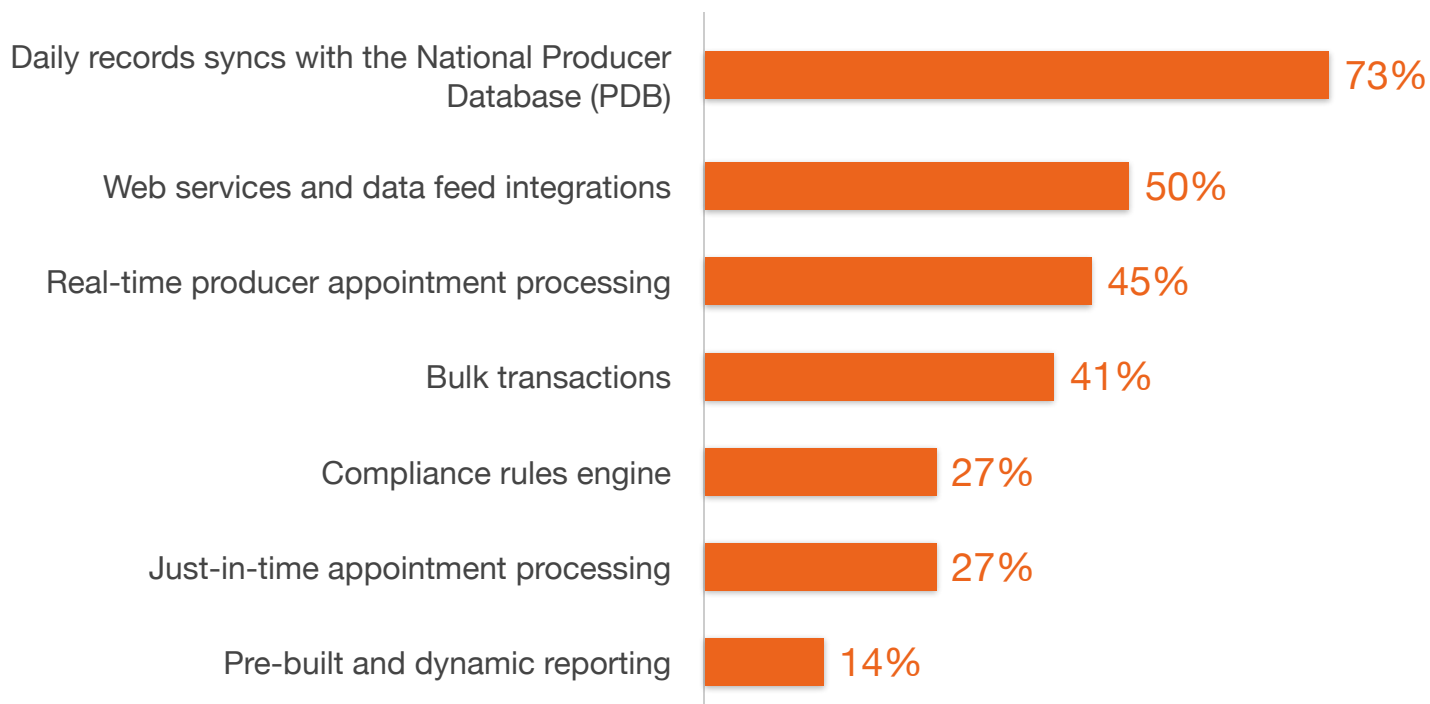

Top features for users

A majority of respondents cited daily records syncs as Sircon Producer Central's most useful feature.

Source: TechValidate survey of a sample size of 908 Sircon for Carriers users