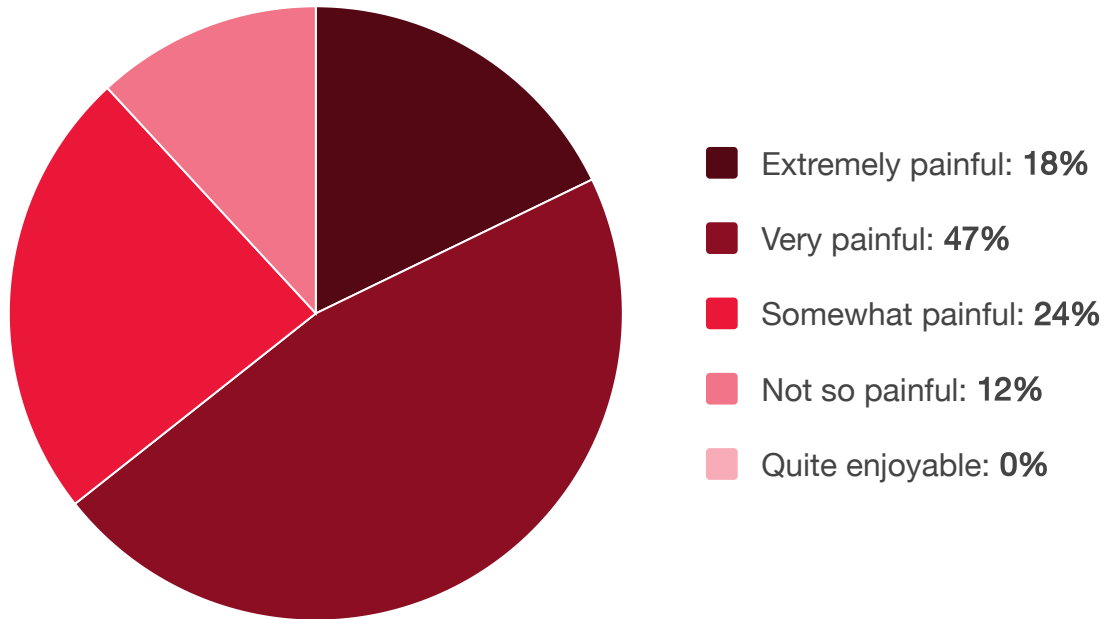

## How painful is it to match enterprise resources with ever-changing demand?

Source: TechValidate survey of 17 users of Clarity by Broadcom Software

TechValidate  
by SurveyMonkey

✓ Validated

Published: Nov. 4, 2022 TVID: 0F0-2C9-AE6