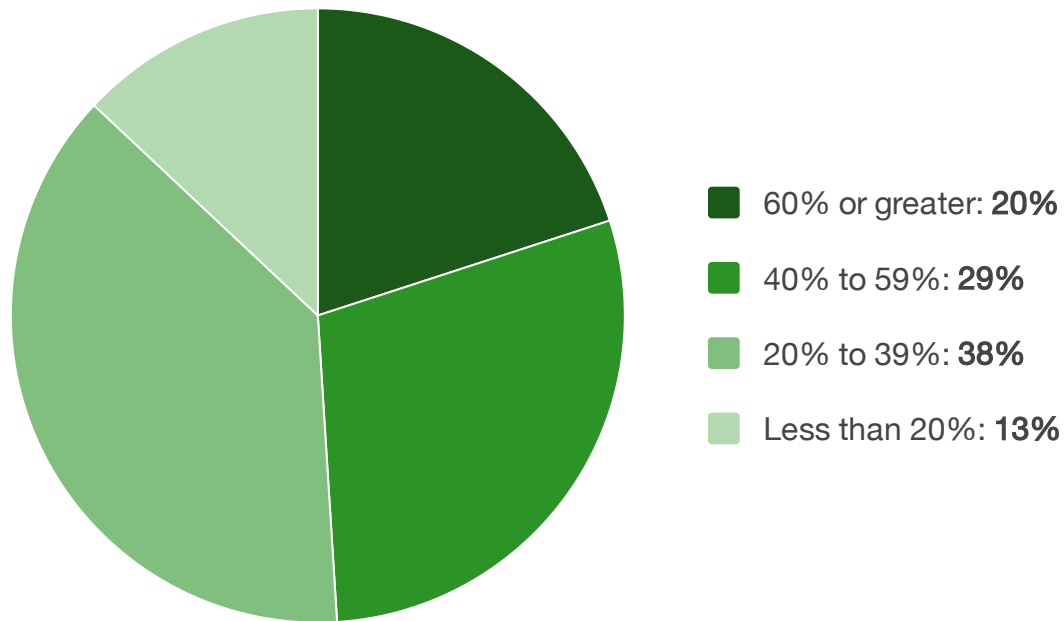

Turbonomic Reduces CapEx by Over 20%

Since deploying Turbonomic, estimate the percentage increase in resource utilization:

Source: TechValidate survey of 139 users of Turbonomic

✓ Validated

Published: Aug. 17, 2016 TVID: EB8-18C-EB7