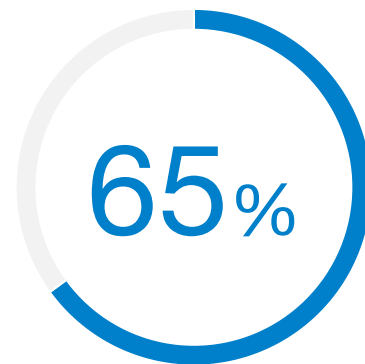

## TRELLO CUSTOMER STATISTIC

65% of surveyed customers said that membership controls (Team admins, Team members, Observers) has been the most valuable for team management and administrative control.

Source: TechValidate survey of 755 users of Trello