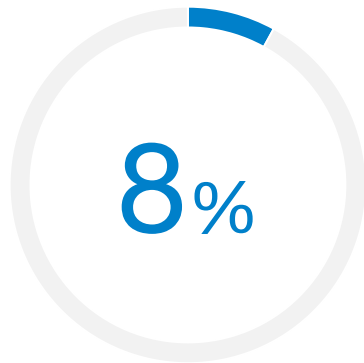

TRELLO CUSTOMER STATISTIC

8% of surveyed customers said they find integrations with other Atlassian products (Confluence, Jira, etc.) most valuable.

Source: TechValidate survey of 950 users of Trello

✓ Validated