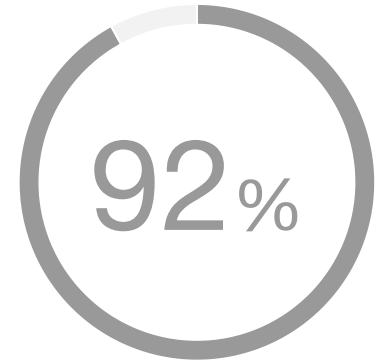

92% of surveyed organizations confirmed that they were deemed an essential business by state or local guidelines and able to remain physically open throughout the first half of 2020.

Source: TechValidate survey of 117 users of TopSpot Internet Marketing