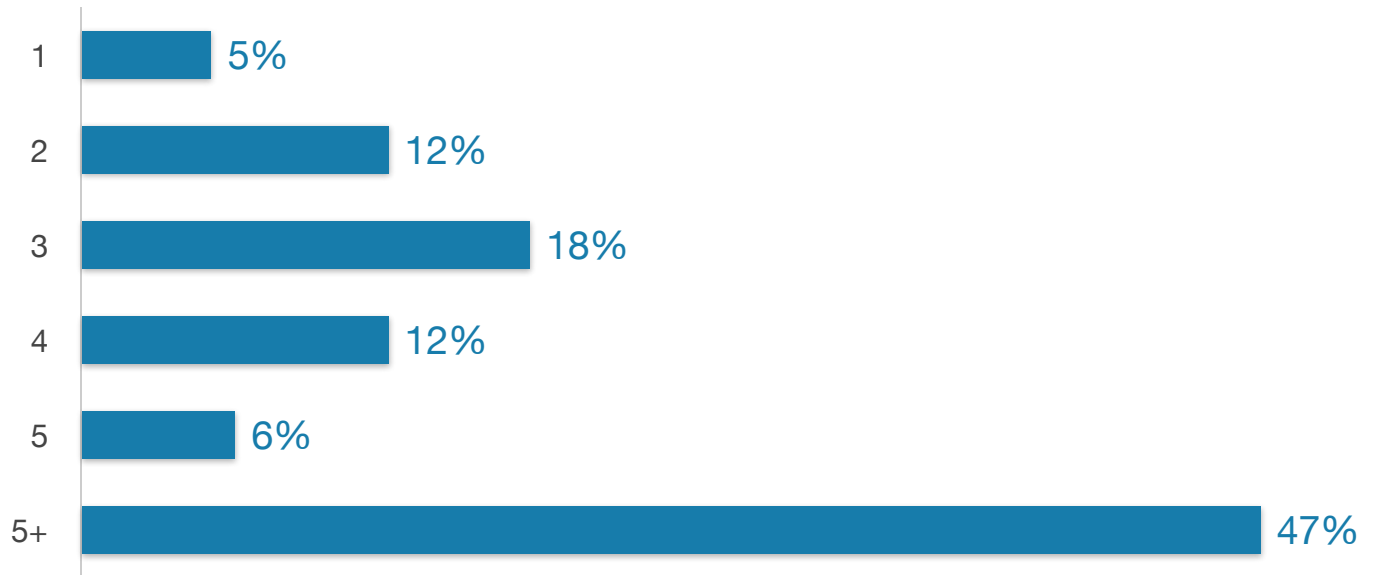

How many connected devices do you own?

(Which includes: Laptops, Smart Phones, Tablets, Smart Watches, Google Home/Amazon Echo, Smart TV, Xbox, etc.)

Source: TechValidate survey of 126 users of TopSpot

✓ Validated

Published: Feb. 14, 2019 TVID: DA4-3C4-412

TechValidate
by SurveyMonkey