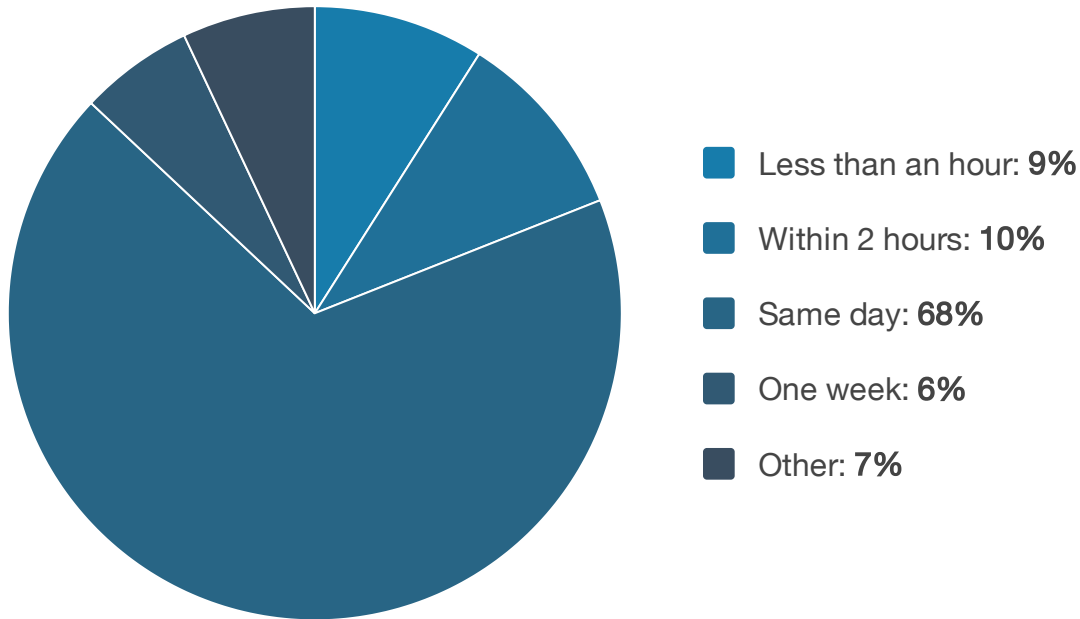

When contacting a potential supplier, what is your expected response time?

Source: TechValidate survey of 127 users of TopSpot Internet Marketing. Sample comprised of Wholesale Distribution, Transportation Services, Metals & Mining, Industrial Manufacturing, Environmental Services & Equipment, Energy & Utilities, Electronics, Construction, Computer Software, Chemicals, and Computer Hardware customers.

TechValidate
by SurveyMonkey

✓ Validated

Published: Sep. 27, 2016 TVID: BA4-4BA-A4D