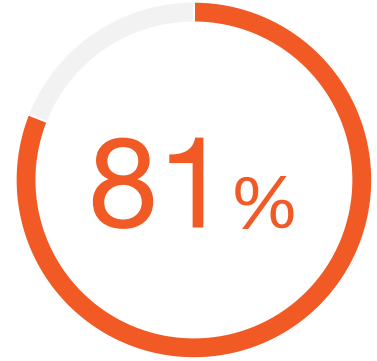

## MINERAL CUSTOMER STATISTIC

81% of surveyed organizations rated Mineral's ease of use as significantly better compared to other solutions they have seen or used.

Source: TechValidate survey of 298 Mineral customers