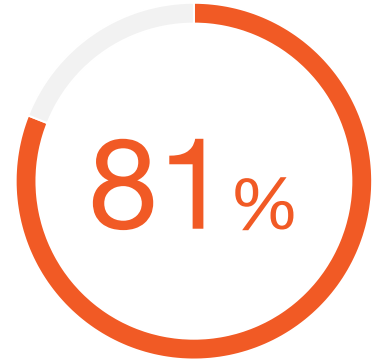

## MINERAL CUSTOMER STATISTIC

81% of surveyed organizations who experienced faster, accurate guidance from HR and compliance experts needed help staying up to date on the latest HR and compliance regulations prior to using Mineral.