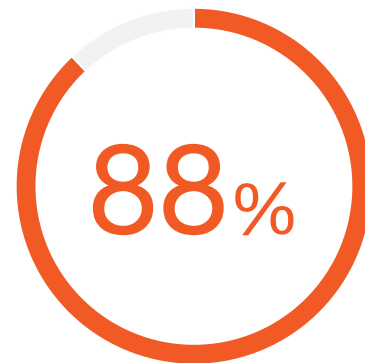

MINERAL CUSTOMER STATISTIC

88% of surveyed insurance partners rate Mineral's **quality of training courses** as significantly better compared to competitive solutions.

Source: TechValidate survey of 155 insurance partner customers of Mineral