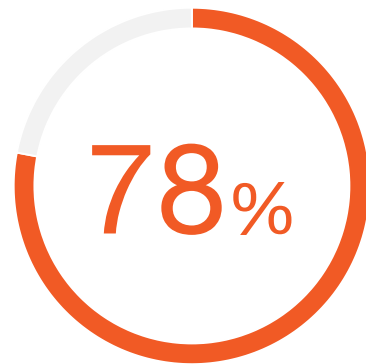

MINERAL CUSTOMER STATISTIC

78% of surveyed organizations needed help staying up to date on the latest HR and compliance regulations prior to using Mineral.

Source: TechValidate survey of 322 Mineral customers