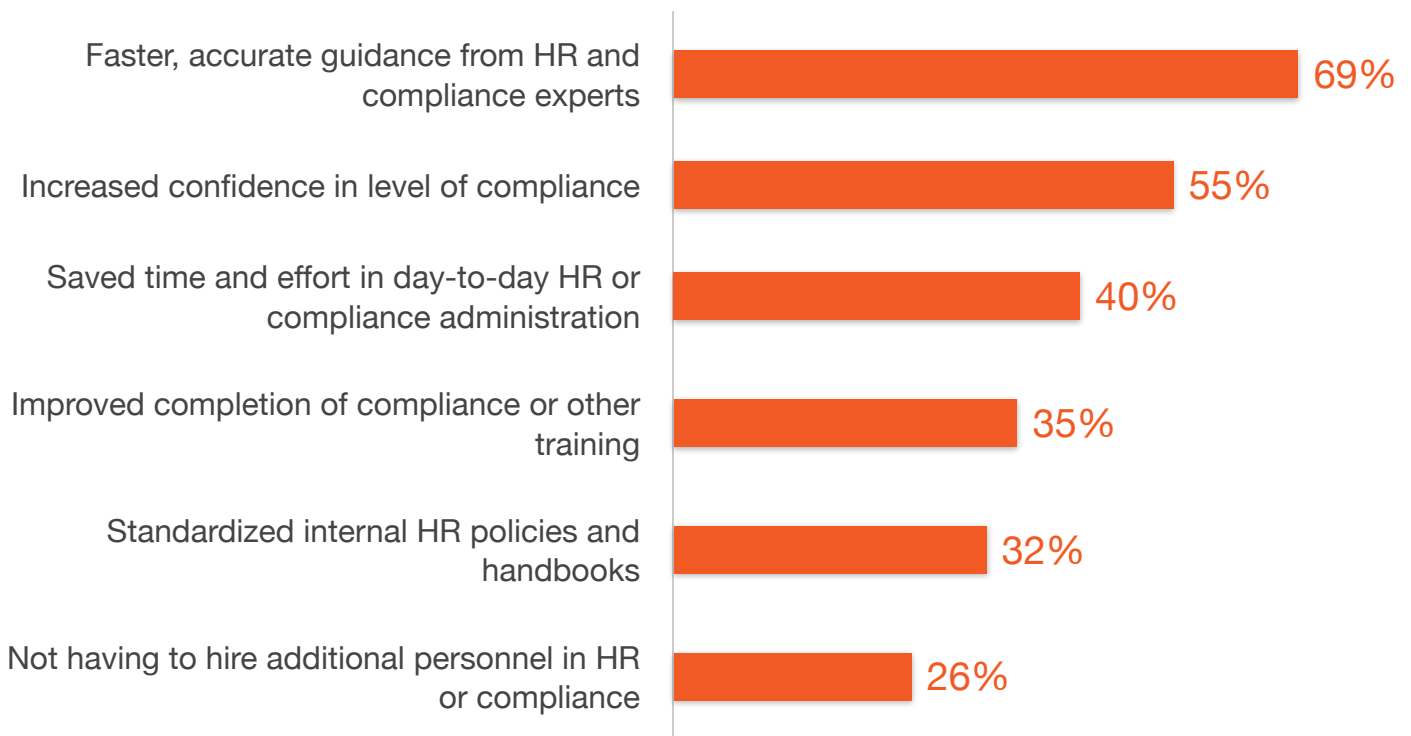

# Mineral clients report faster guidance, increased confidence in compliance

Which of the following benefits did clients achieve with Mineral?

Source: TechValidate survey of 200 clients of Mineral with an employee count of 50-100