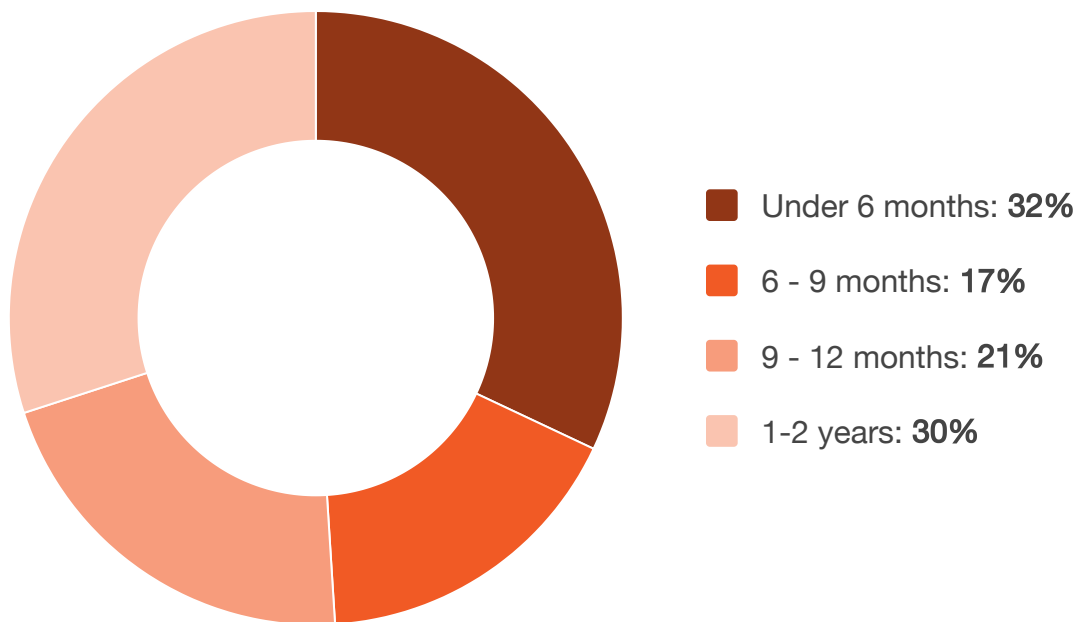

## About 50% of customers see a return on investment in less than 9 months

How quickly did insurance partners see return on investment with Mineral?

Source: TechValidate survey of 155 insurance partner customers of Mineral