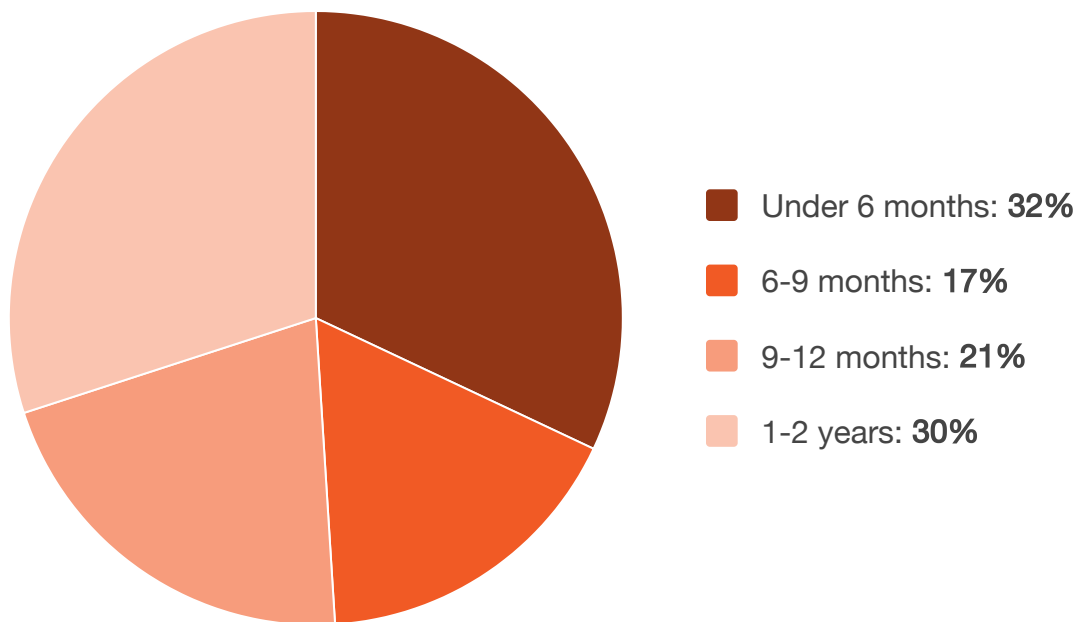

70% of customers see a return on investment within the first year

How quickly did insurance partners see return on investment with Mineral?

Source: TechValidate survey of 155 insurance partner customers of Mineral