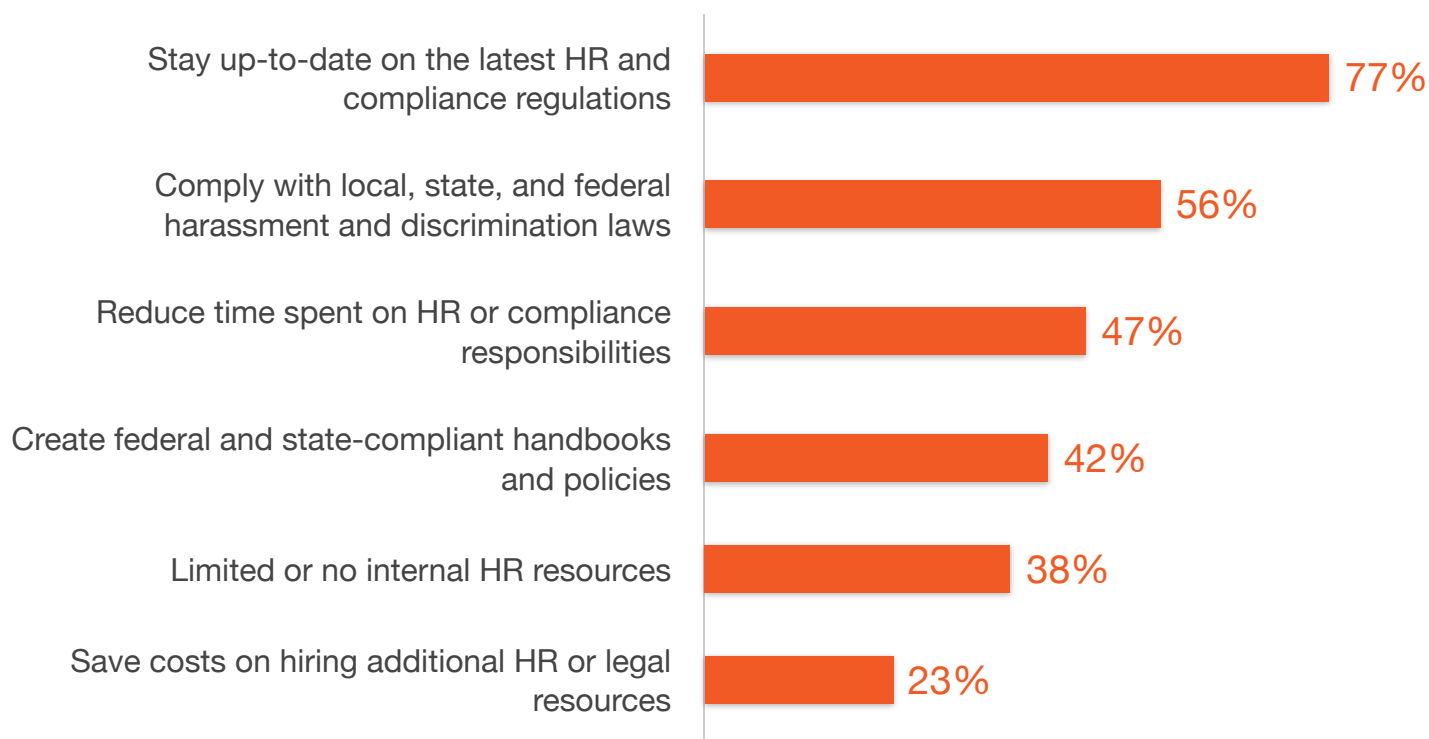

# Top challenges that growing businesses face in tackling HR and compliance

What were the key challenges that clients needed to overcome prior to using Mineral?

Source: TechValidate survey of 93 Mineral clients