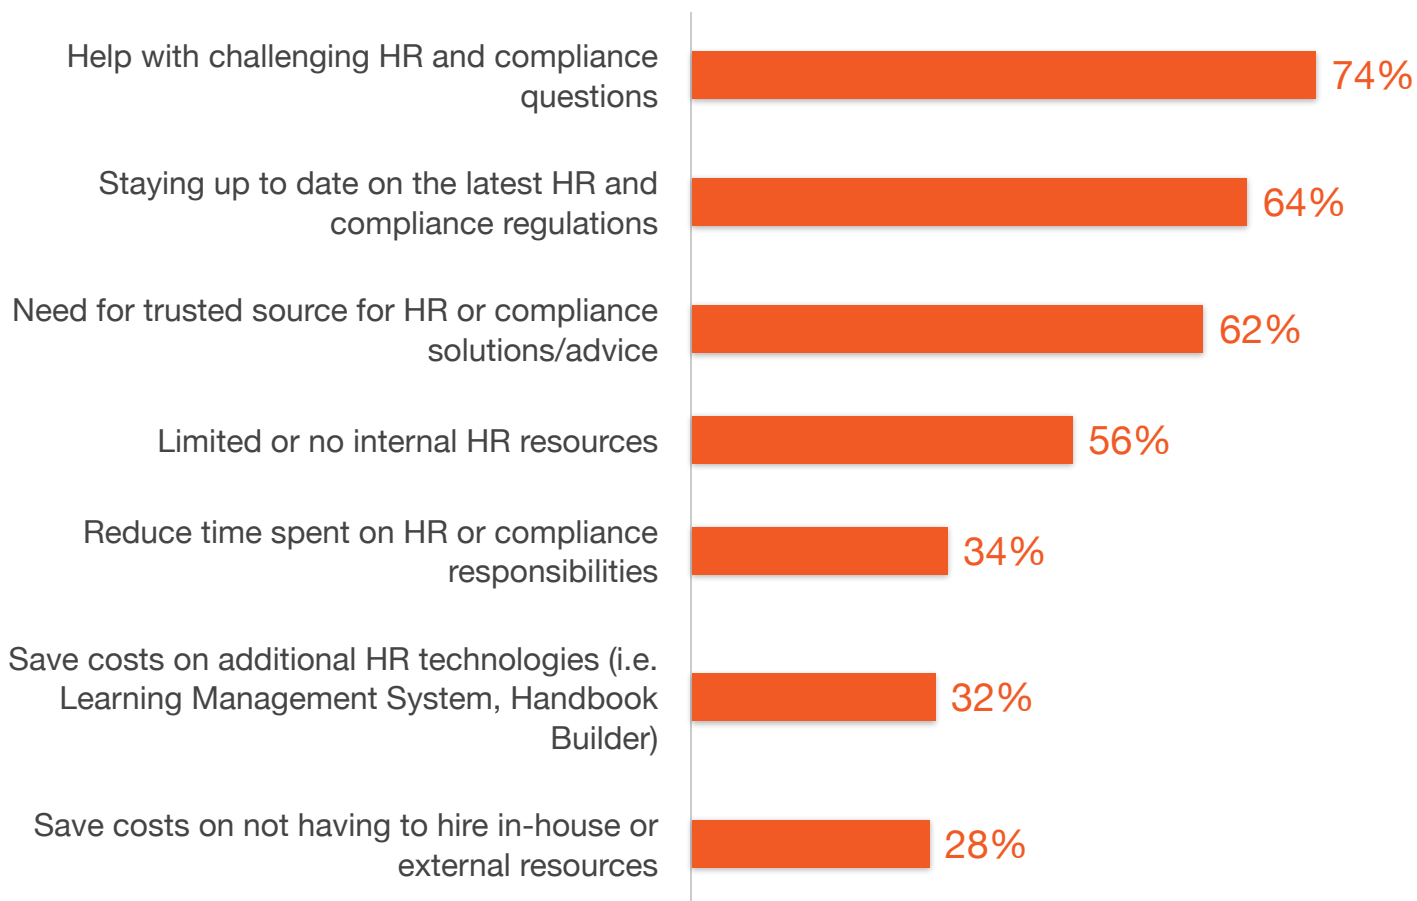

# 74% of clients are faced with challenging HR and compliance questions

What were the key challenges clients needed to overcome prior to using Mineral?

Source: TechValidate survey of 288 clients of Mineral with an employee count of 10-50