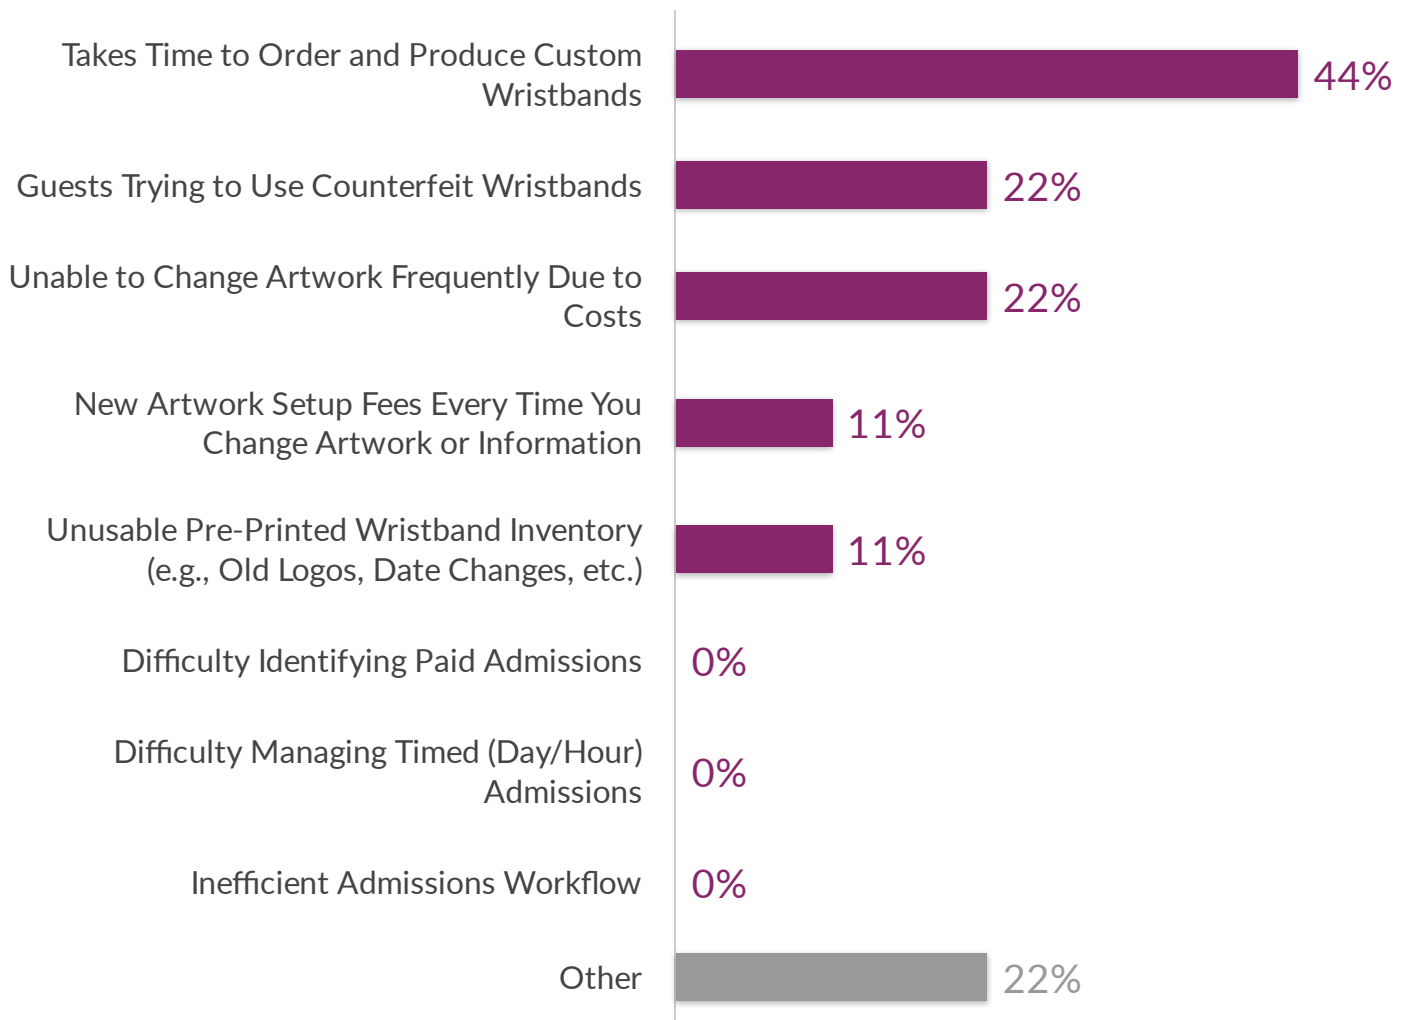

# The Time it Takes for Organizations to Customize and Order Wristbands is the Most Common Challenge Before Using Thermal Products

What challenges did you experience prior to using PDC thermal wristband or printer products at your organization?