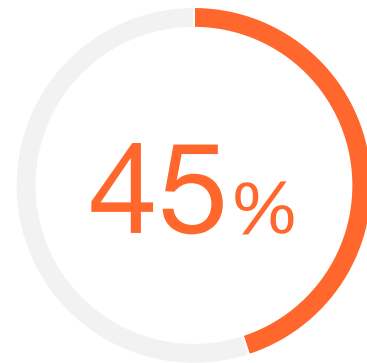

TANGO CARD CUSTOMER STATISTIC

45% of surveyed organizations increased employee engagement as a result of working with Tango Card.

Source: TechValidate survey of 33 users of Tango Card

✓ Validated

Published: Sep. 13, 2017 TVID: 2FB-ACA-337