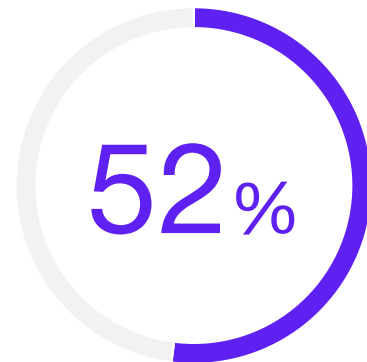

SYNIVERSE CUSTOMER STATISTIC

52% of surveyed IT organizations value Syniverse's breadth of capabilities and support the most when compared against competitive solutions.

Source: TechValidate survey of 58 users of Syniverse