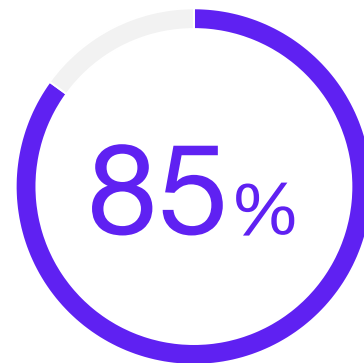

SYNIVERSE CUSTOMER STATISTIC

85% of surveyed IT organizations rate Syniverse's overall performance & quality as better compared to other vendors/competitors they have evaluated or used.

Source: TechValidate survey of 53 users of Syniverse