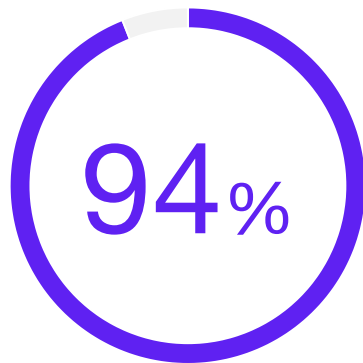

SYNIVERSE CUSTOMER STATISTIC

Carrier Customers

94% of surveyed organizations are likely to continue working with Syniverse in the future.

Source: TechValidate survey of 351 users of Syniverse

✓ Validated

Published: Dec. 3, 2020 TVID: 529-977-62A