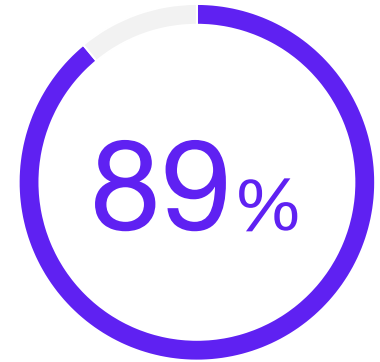

SYNIVERSE CUSTOMER STATISTIC

89% of surveyed IT organizations rate Syniverse's breadth of capabilities & integrations as better compared to other vendors/competitors they have evaluated or used.

---

Source: TechValidate survey of 53 users of Syniverse