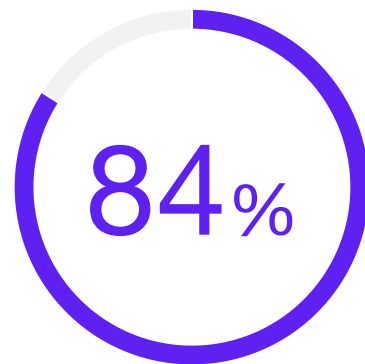

SYNIVERSE CUSTOMER SATISFACTION

Enterprise Customers

84% of surveyed organizations are likely to recommend Syniverse.*

Source: TechValidate survey of 31 users

✓ Validated

Published: Dec. 3, 2020 TVID: 4C8-3EA-3D2

syniverse.

TechValidate
by SurveyMonkey

*Based on respondents who rated their likelihood to recommend as 7 or higher on a scale of 0 to 10.