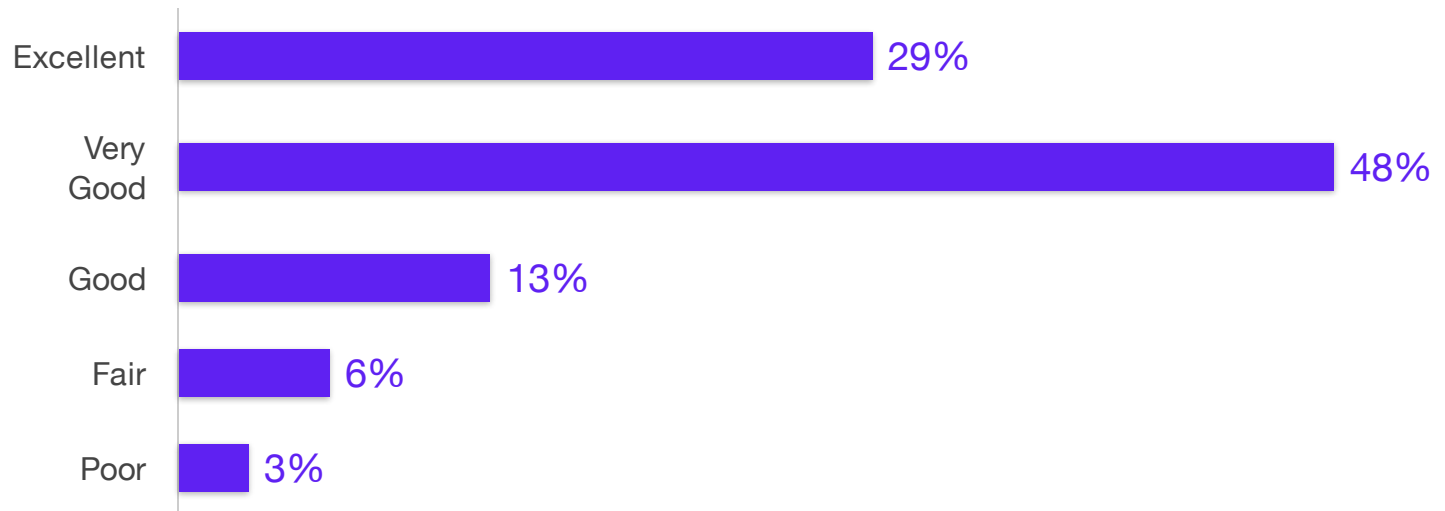

Overall Experience – Enterprise Customers

Thinking about your OVERALL experiences with Syniverse’s products and services, which of the following best describes your OVERALL experience with Syniverse?

Source: TechValidate survey of 31 users of Syniverse