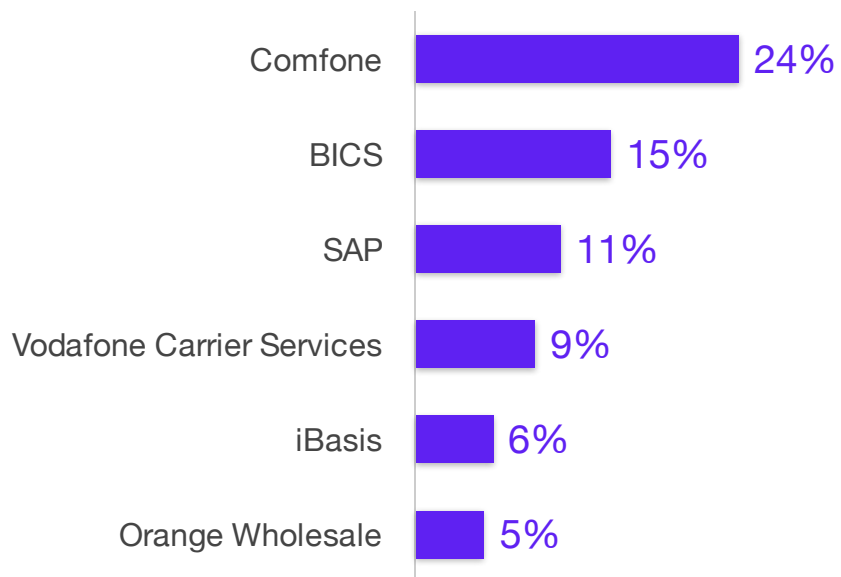

Which vendors did you evaluate or replace prior to selecting Syniverse?

Source: TechValidate survey of 66 users of Syniverse

✓ Validated

Published: Aug. 26, 2020 TVID: ADD-D54-5B4

TechValidate
by SurveyMonkey