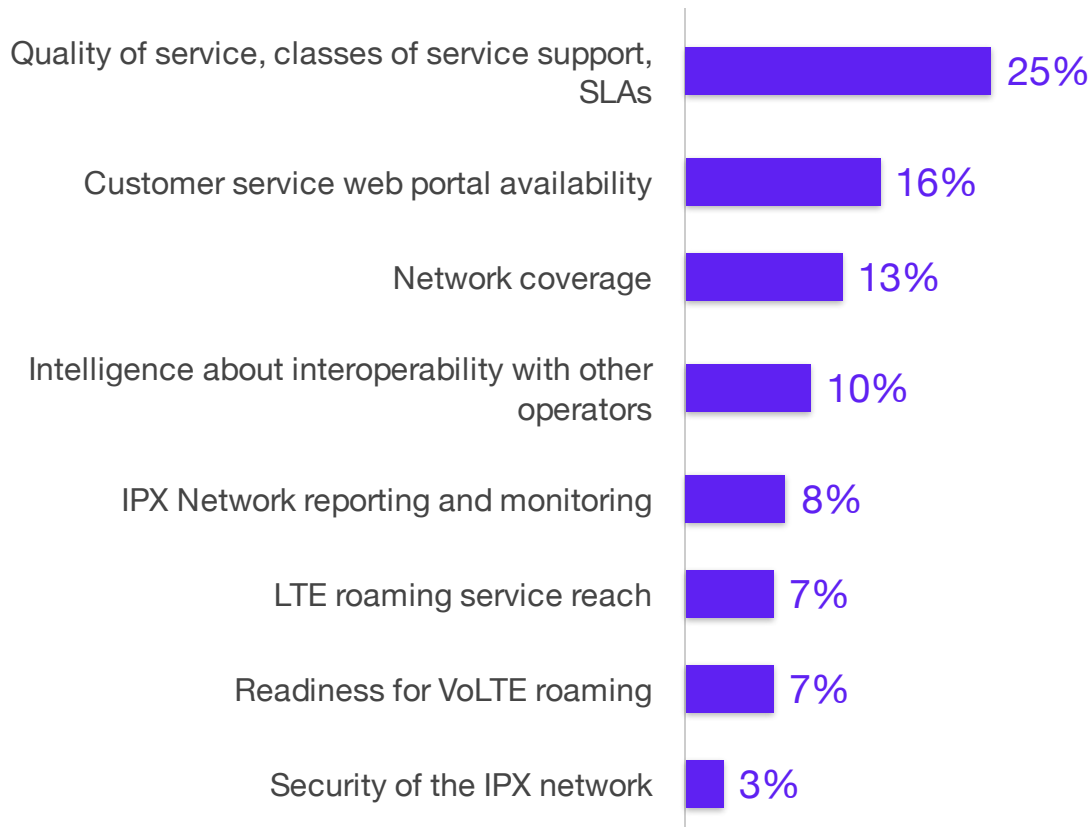

## What challenges were you experiencing with your previous vendor(s) that prompted you to evaluate Syniverse?

Source: TechValidate survey of 61 users of Syniverse

✓ Validated

Published: Aug. 26, 2020 TVID: 52F-7BE-F0E