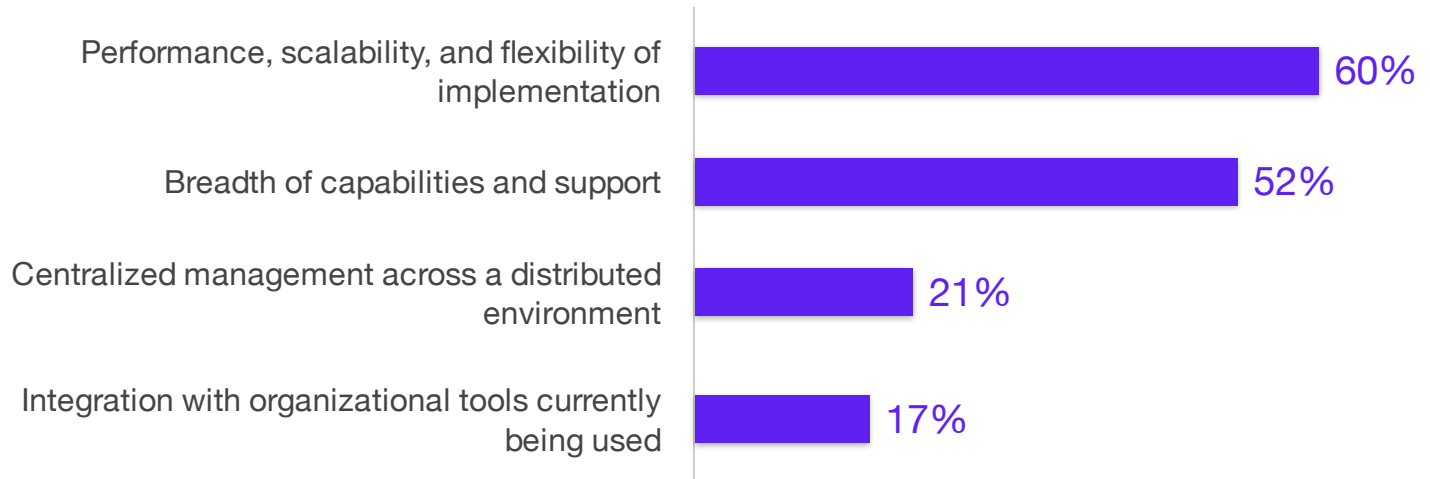

What features of Syniverse do you value the most when compared against competitive solutions?

Source: TechValidate survey of 58 users of Syniverse

✓ Validated

Published: Aug. 26, 2020 TVID: 51F-386-897

TechValidate
by SurveyMonkey