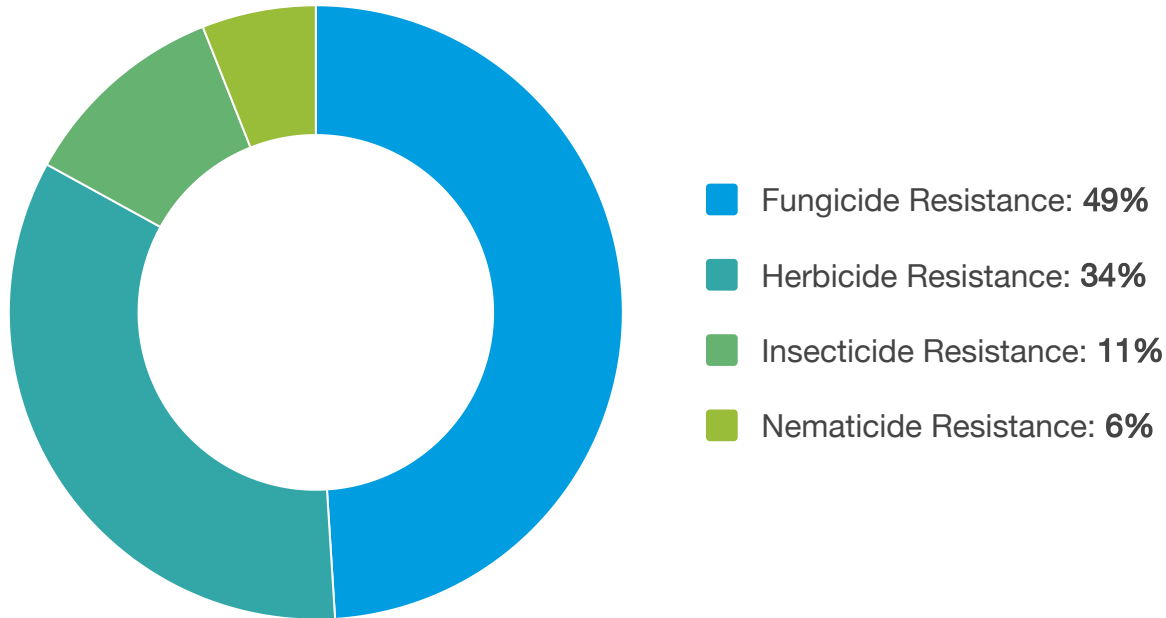

Which of the following is most problematic on the property you manage?

Source: TechValidate survey of 194 users of a Syngenta Agronomic Program

TechValidate
by SurveyMonkey

✓ Validated

Published: Jan. 9, 2023 TVID: F04-1F2-A1D