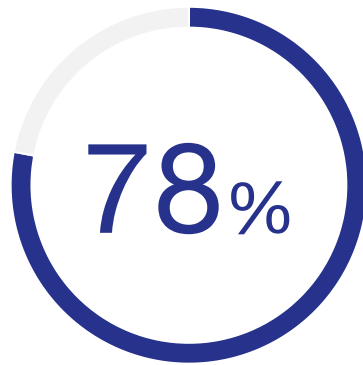

SURVEYMONKEY MICROSOFT INTEGRATIONS CUSTOMER STATISTIC

78% of surveyed organizations agree that SurveyMonkey's PowerBI integration increases the speed, value, and reliability of their insights.

Source: TechValidate survey of 27 users of SurveyMonkey Microsoft Integrations