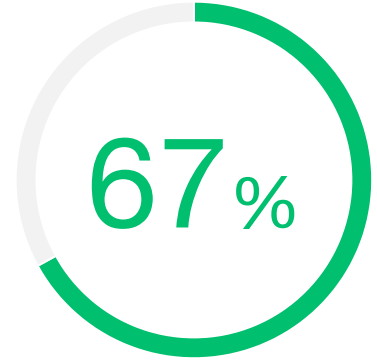

SURVEYMONKEY CUSTOMER STATISTIC

67% of surveyed organizations agree that SurveyMonkey's PowerBI integration drive better business decisions across their organization.

Source: TechValidate survey of 27 users of SurveyMonkey