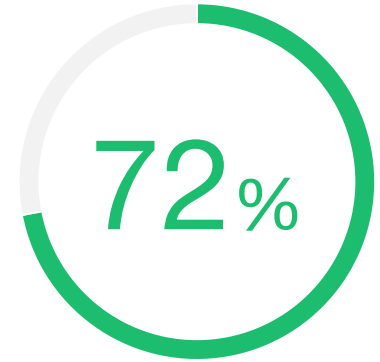

Measuring employee and candidate experience

72% of surveyed organizations said that SurveyMonkey Enterprise helps them to collect employees and candidate feedback about their experiences and sentiments.