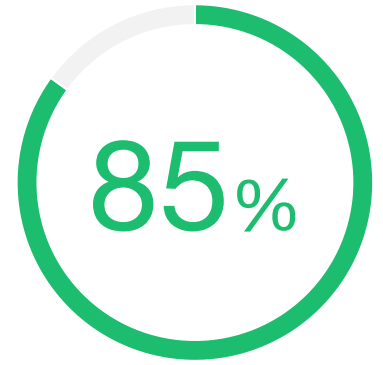

85% of surveyed organizations agree that SurveyMonkey's Tableau integration helps drive better business decisions across their organization.

Source: TechValidate survey of 26 users of SurveyMonkey Enterprise