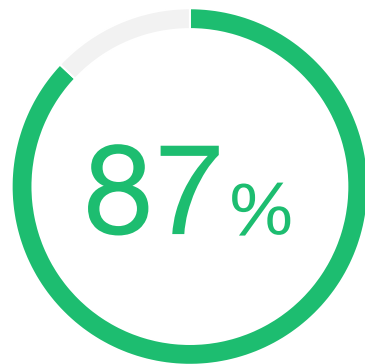

SURVEYMONKEY ENTERPRISE CUSTOMER STATISTIC

87% of surveyed organizations agree that SurveyMonkey Enterprise helps them to consolidate survey programs under one account and get complete visibility into overall survey usage.