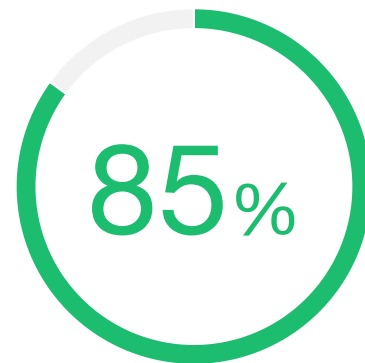

SURVEYMONKEY ENTERPRISE CUSTOMER STATISTIC

85% of surveyed organizations agree that SurveyMonkey's Tableau integration creates powerful data visualizations within minutes for users to share with executives.