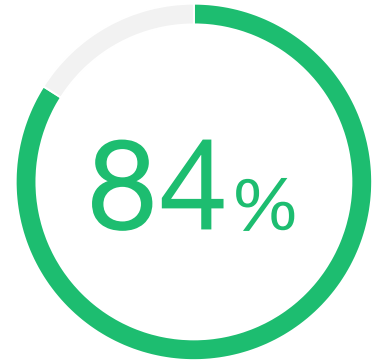

## Education: Enterprise accelerates research and feedback

84% of surveyed organizations in Education agreed that SurveyMonkey increases the speed of feedback/research.

---

Source: TechValidate survey of 120 users of SurveyMonkey Enterprise