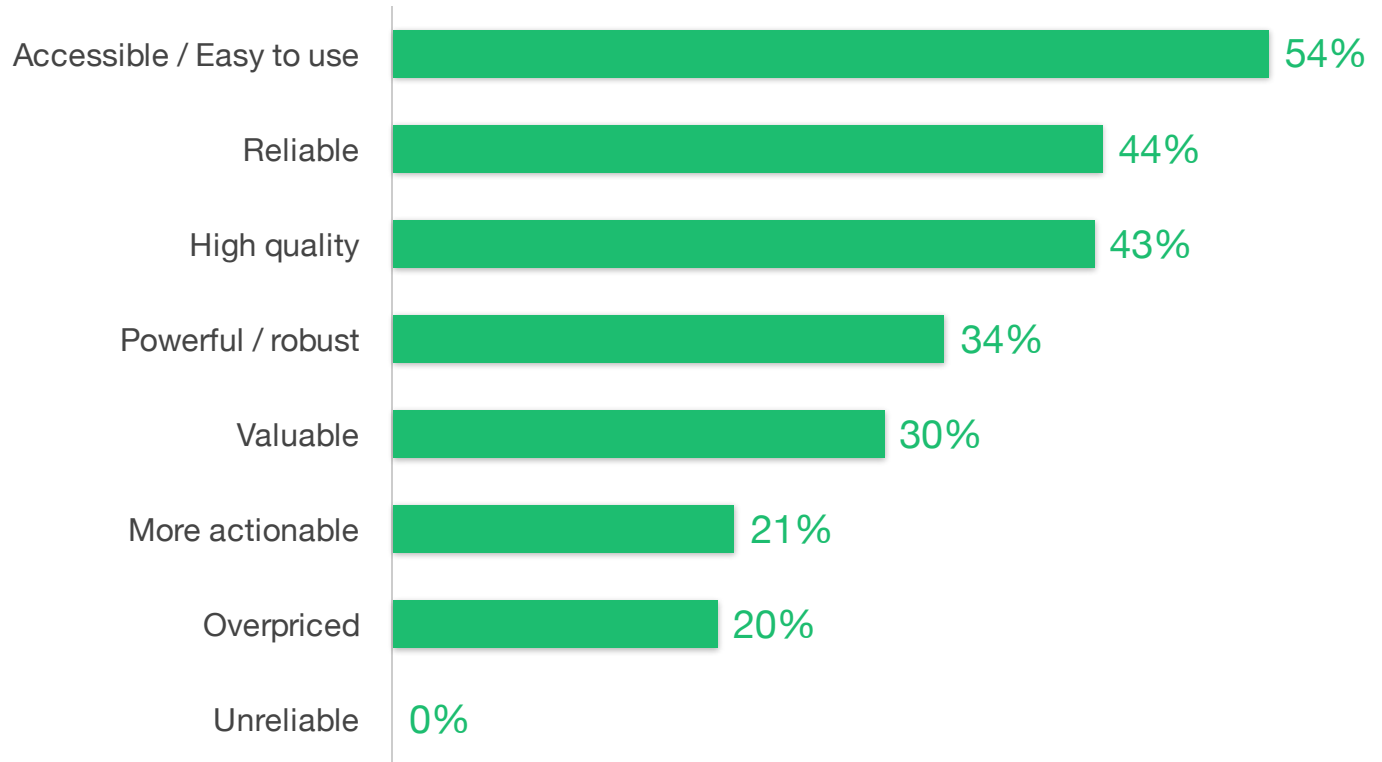

How would you describe SurveyMonkey Enterprise compared with your previous self-serve plan?

Source: TechValidate survey of 61 users of SurveyMonkey Enterprise

✓ Validated

Published: Oct. 28, 2020 TVID: F64-21C-ADB