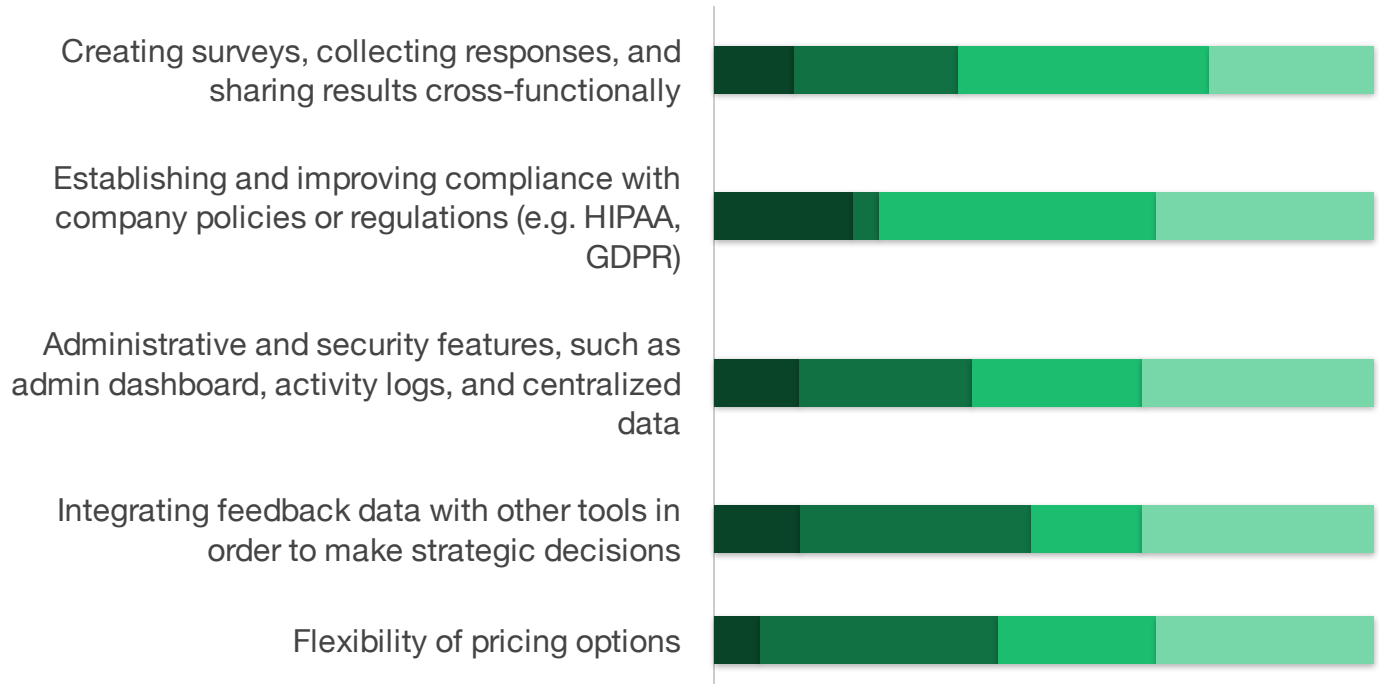

Compared with alternative solutions, how would you rate the following SurveyMonkey Enterprise capabilities and attributes?

■ Best-in-class ■ Superior ■ Better than ■ As good as

Source: TechValidate survey of 41 users of SurveyMonkey Enterprise