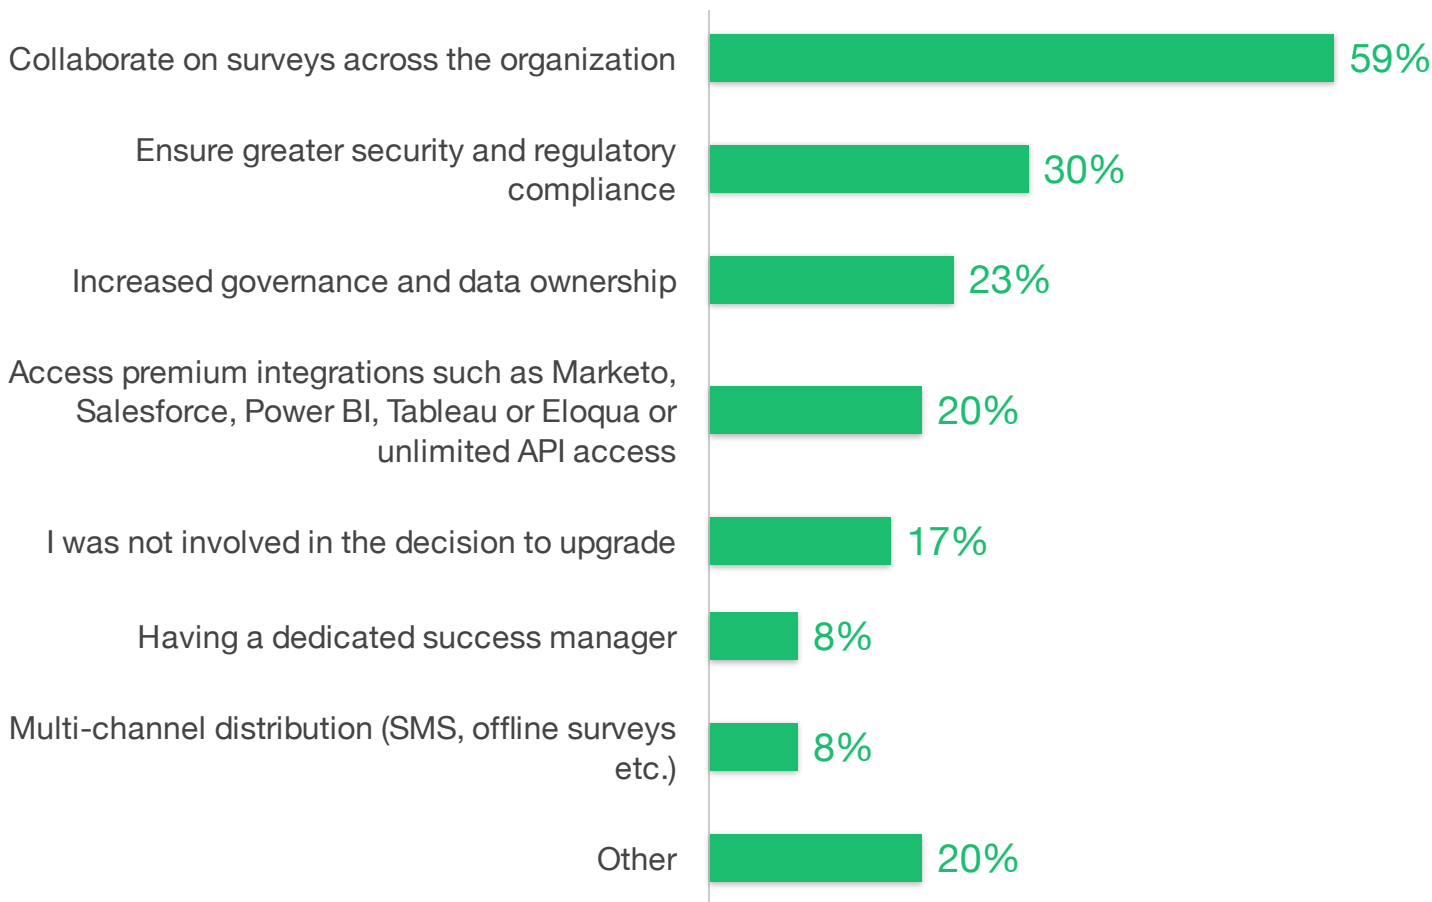

## What were your top reasons for upgrading to SurveyMonkey Enterprise from a self-serve plan?

Source: TechValidate survey of 66 users of SurveyMonkey Enterprise

✓ Validated

Published: Oct. 23, 2020 TVID: 227-BCD-5A3