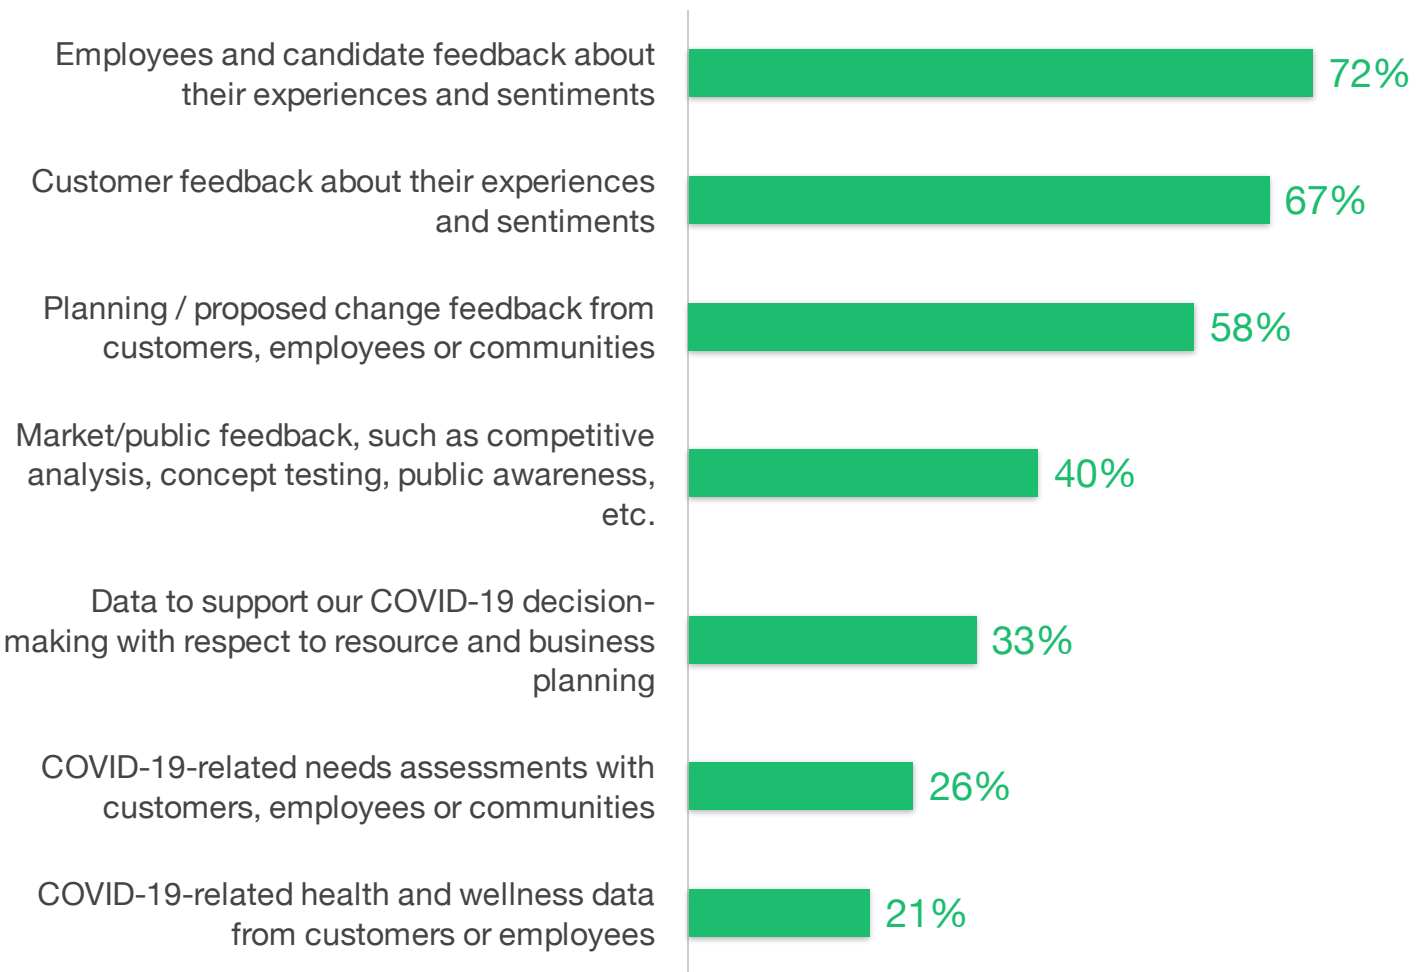

What data does SurveyMonkey Enterprise help your organization to collect? Where it refers to customer feedback, consider clients, patients, or student experience according to your industry.

Source: TechValidate survey of 43 users of SurveyMonkey Enterprise