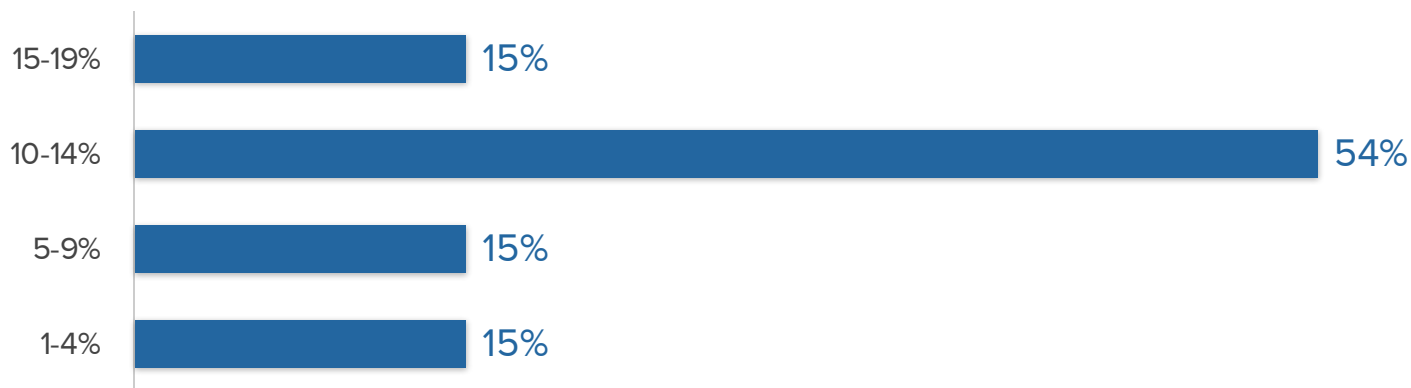

69% of Rootworks member firms reported increased realization rates of 10% or more.

How much would you estimate SurePrep's solutions have increased 1040 realization rates for your firm?

Source: TechValidate survey of 13 users of SurePrep. Sample comprised of organizations who selected Rootworks.