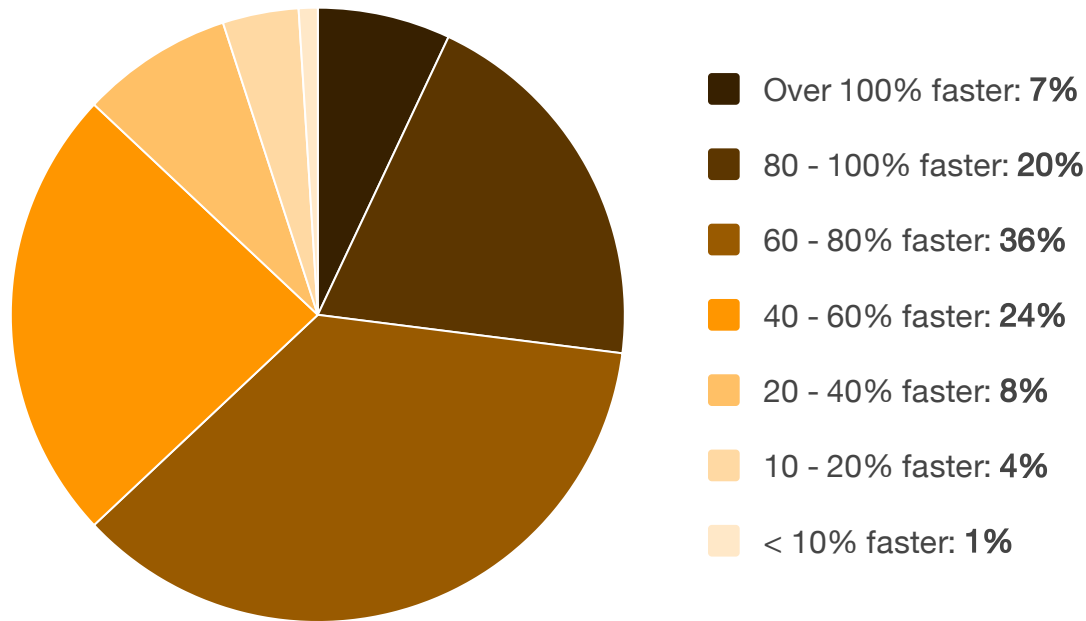

Users Fix Application Issues 65% Faster with SolarWinds Server & Application Monitor

After deploying Server & Application Monitor, how much faster are you able to identify and troubleshoot application issues?

Source: TechValidate survey of 107 users of SolarWinds Server & Application Monitor

solarwinds 

TechValidate
by SurveyMonkey

✓ Validated Published: Jan. 11, 2016 TVID: F8C-1C9-B13