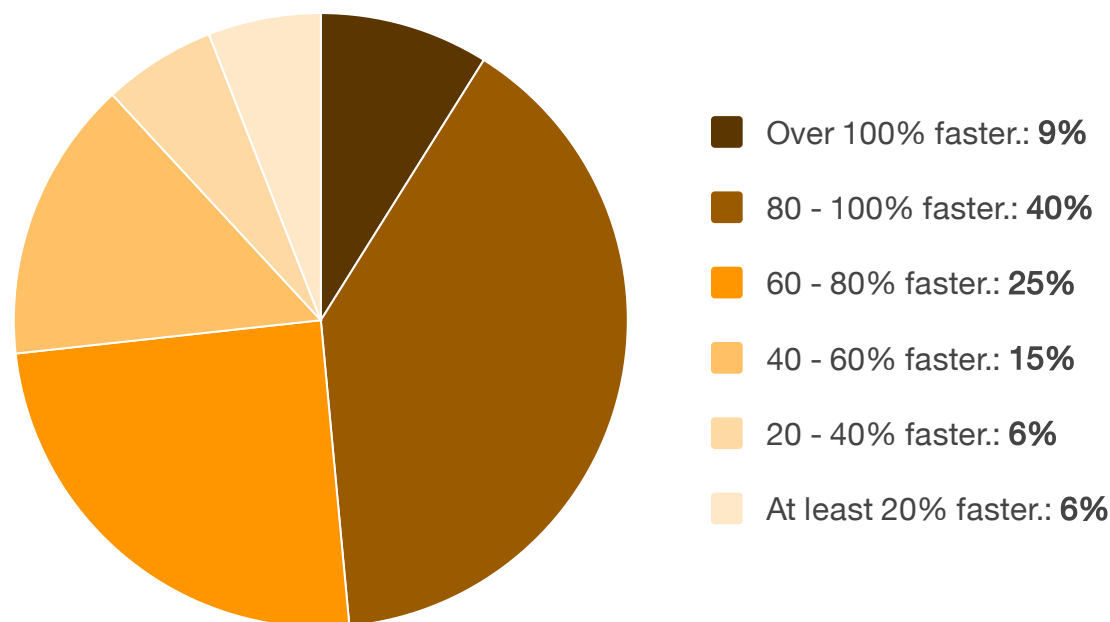

Troubleshoot Application Issues 60-100% Faster with Server & Application Monitor

How much faster are you able to identify and troubleshoot application performance issues with Server & Application Monitor?

Source: TechValidate survey of 53 users of SolarWinds Server & Application Monitor

solarwinds 

TechValidate
by SurveyMonkey

✓ Validated Published: May. 29, 2015 TVID: F0B-1DC-871