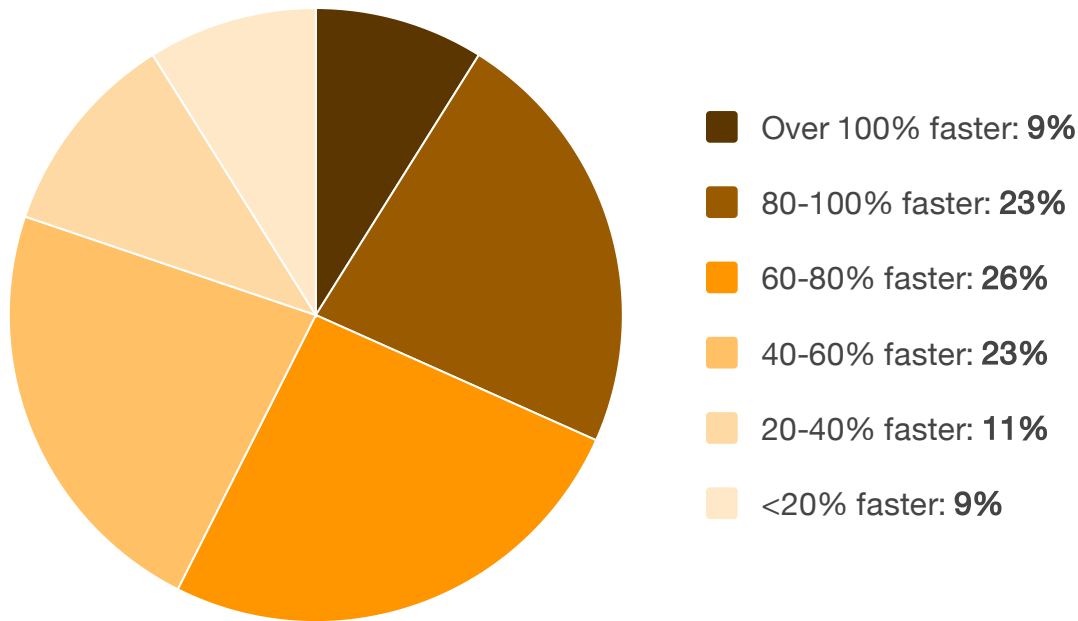

On Average Users Fixed Storage Issues 60% Faster with Storage Resource Monitor

How much faster are you able to identify and troubleshoot storage issues with Storage Resource Monitor?

Source: TechValidate survey of 47 users of SolarWinds System Management