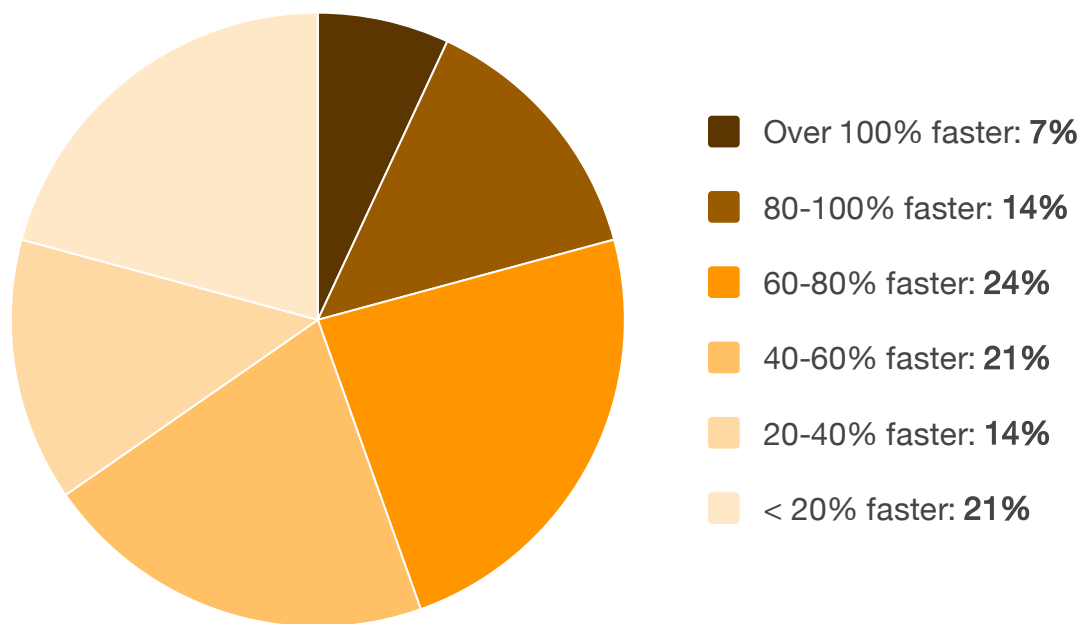

## On average, users fix storage issues 50% faster with Storage Resource Monitor.

How much faster are you able to identify and troubleshoot storage issues with Storage Resource Monitor?

Source: TechValidate survey of 29 users of SolarWinds Storage Resource Monitor