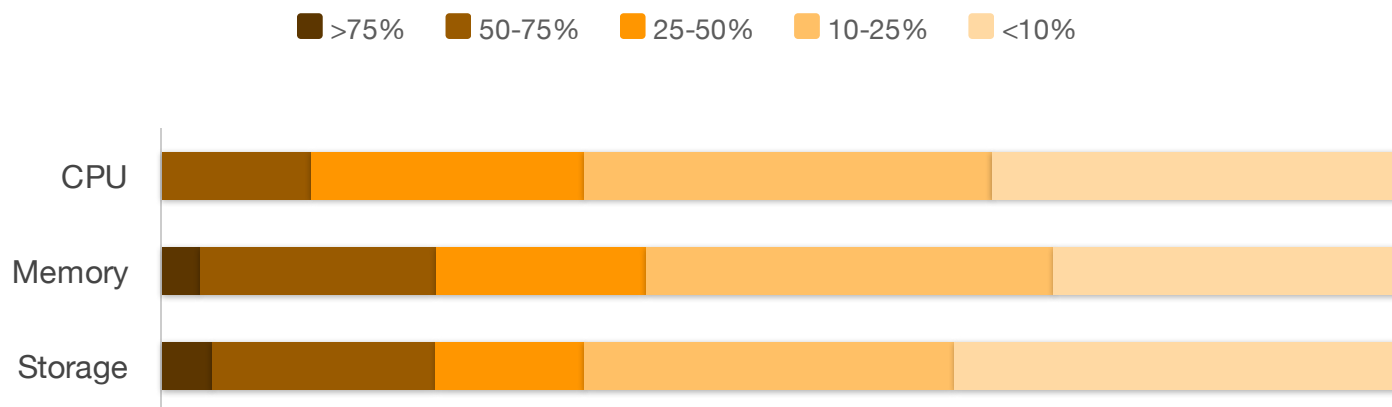

## Virtualization Manager helped reclaim 25% of resources

Since deploying VMAN, please estimate the % of used CPU, memory, and storage you were able to reclaim due to sprawl reduction and better management?

Source: TechValidate survey of 54 users of SolarWinds Virtualization Manager

TechValidate  
by SurveyMonkey

✓ Validated

Published: Oct. 7, 2015 TVID: AB1-7E8-FA1