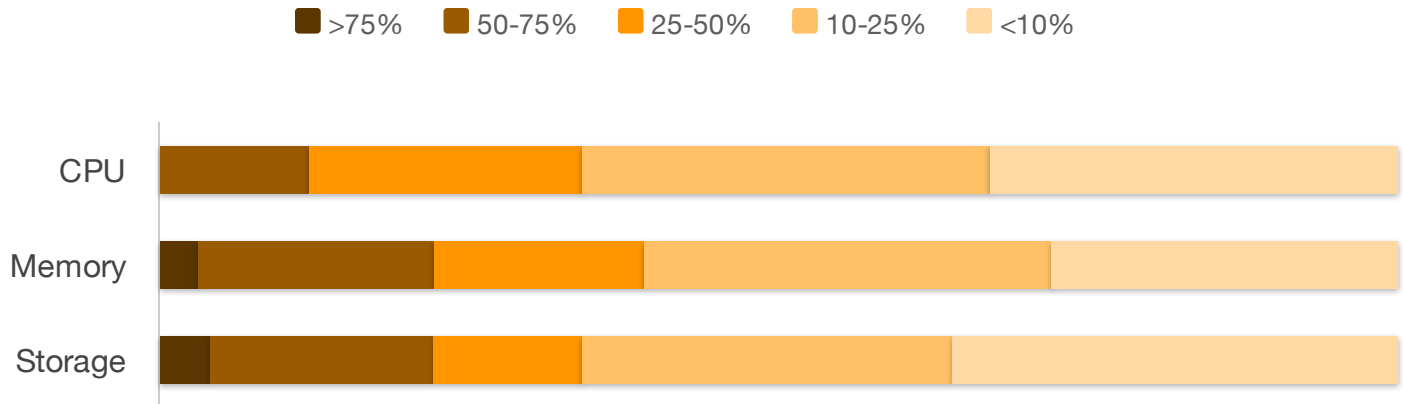

Reclaim CPU, memory, and storage

Since deploying VMAN, please estimate the % of used CPU, memory, and storage you were able to reclaim due to sprawl reduction and better management?

Source: TechValidate survey of 54 users of SolarWinds Virtualization Manager